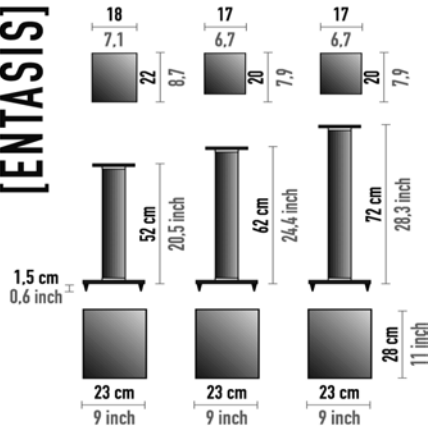

[ENTASIS]

52	black	gold	ESN50G		
52	black	chrome	ESN50S		
52	silver	chrome	ESS50S	900,00	
62	black	gold	ESN60G		
62	black	chrome	ESN60S		
62	silver	chrome	ESS60S	900,00	
72	black	gold	ESN70G		
72	black	chrome	ESN70S		
72	silver	chrome	ESS70S	900,00