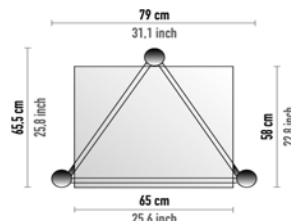

120 kg.
264 lbs

20	silver	chrome	IPS50S	
20	black	gold	IPN50G	
20	black	chrome	IPN50S	1 245,00

[ISOstatic grand]

120 kg.
264 lbs

38	silver	chrome	IES38S	
38	black	gold	IEN38G	
38	black	chrome	IEN38S	1 245,00
27,5	silver	chrome	IES27S	
27,5	black	gold	IEN27G	
27,5	black	chrome	IEN27S	1 245,00

[ISOstatic]