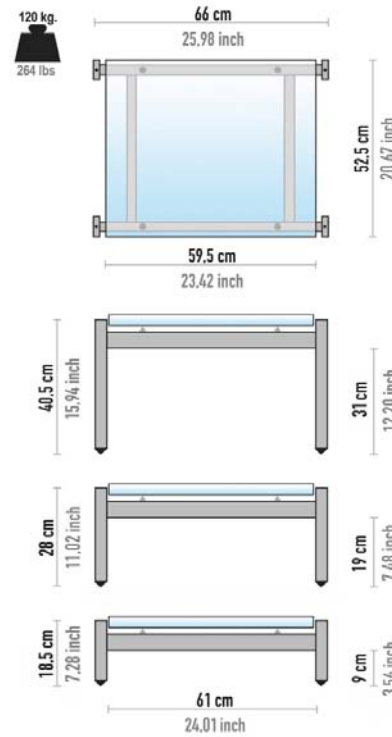

[ISOsquare] GLASS

18	black	Glass	IRN18V	
18	silver	Glass	IRS18V	1 416,00
28	black	Glass	IRN28V	
28	silver	Glass	IRS28V	1 416,00
40	black	Glass	IRN40V	
40	silver	Glass	IRS40V	1 416,00