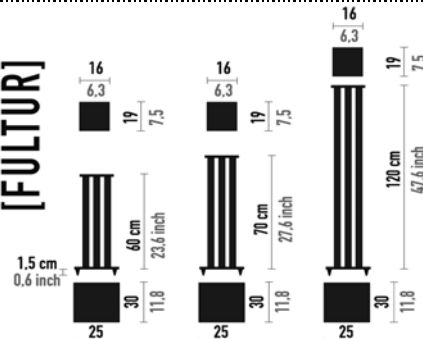

[FULTUR]

60	black	gold	FRN60G		
60	black	chrome	FRN60S	762,00	
70	black	gold	FRN70G		
70	black	chrome	FRN70S	762,00	
120	black	gold	FRN12G		
120	black	chrome	FRN12S	795,00