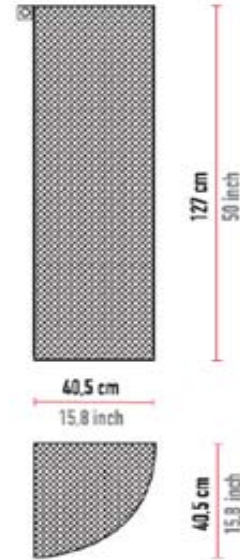

## [stream-line SPIKE-HULL II]

6 cm  
2,36 inch

6 cm  
2,36 inch

Complete kit with supplied pivot M8 for screwing to the speaker

<b>SPIKE-HULL II</b> set of 03 pcs	∅ 60	Red	luxury box	SLR203	
<b>SPIKE-HULL II</b> set of 03 pcs	∅ 60	Black	luxury box	SLN203	<b>369,00</b>
<b>SPIKE-HULL II</b> set of 04 pcs	∅ 60	Red	luxury box	SLR204	
<b>SPIKE-HULL II</b> set of 04 pcs	∅ 60	Black	luxury box	SLN204	<b>492,00</b>
Pivot M6 & nut for SPIKE HULL II set of 04 pcs			blister	SLPM64	<b>36,00</b>
Pivot M10 & nut for SPIKE HULL II set of 04 pcs			blister	SLPM14	<b>36,00</b>

**MusicTools** - TecSArt - Tarif public TTC  
September 2024

MODEL	dim.	code	€ TTC / pièce	MODEL	dim.	colour	code	€ TTC / pièce
-------	------	------	---------------	-------	------	--------	------	---------------

**[stream-line ENERGY IMAGE]**

<b>ENERGY IMAGE</b>	microperforated fabric 80x120 cm	photo	EYE120	<b>1311,00</b>
<b>ENERGY IMAGE</b>	microperforated fabric 90x140 cm	photo	EYE140	<b>1566,00</b>

**[stream-line ENERGY DRESS]**