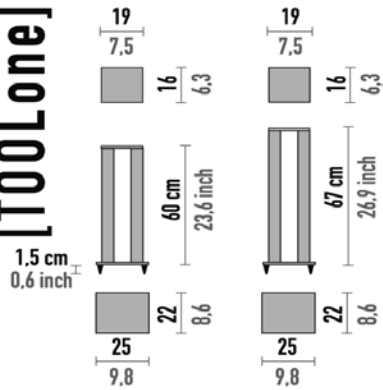

MusicTools - TecSArt - Tarif public TTC
September 2024

MODEL	h cm	colour	finish	code	€ TTC / pair	MODEL	h cm	colour	finish	code	€ TTC / pair

[TOOLone]

60	black	gold	TEN60G		
60	black	chrome	TEN60S	1389,00	
67	black	gold	TEN67G		
67	black	chrome	TEN67S	1389,00